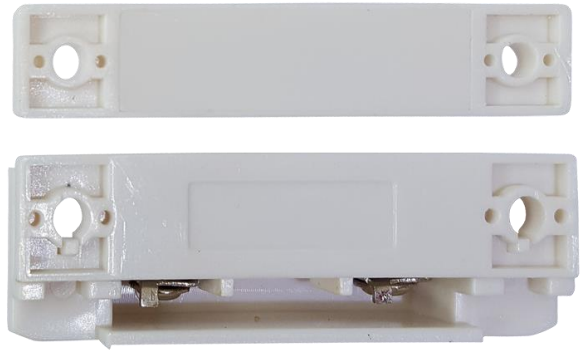

### WAA-DRC-REC

**Position Sensor** offers with high quality door contact with high grade magnet and designed in miniature size which ease for installation.

- ✓ Suitable for most Security System
- ✓ Ruthenium Over Gold Reeds

#### Specifications:

- ✓ Maximum Contact Rating: 100VDC 0.5A 10W
- ✓ Wide Gap up to: 1" Wide Gap Closed Loop
- ✓ Safety Approval: CE
- ✓ Dimension: (64 L x 20 W x 13 D) mm

*All product specifications on this brochure are subject to change without notice.*